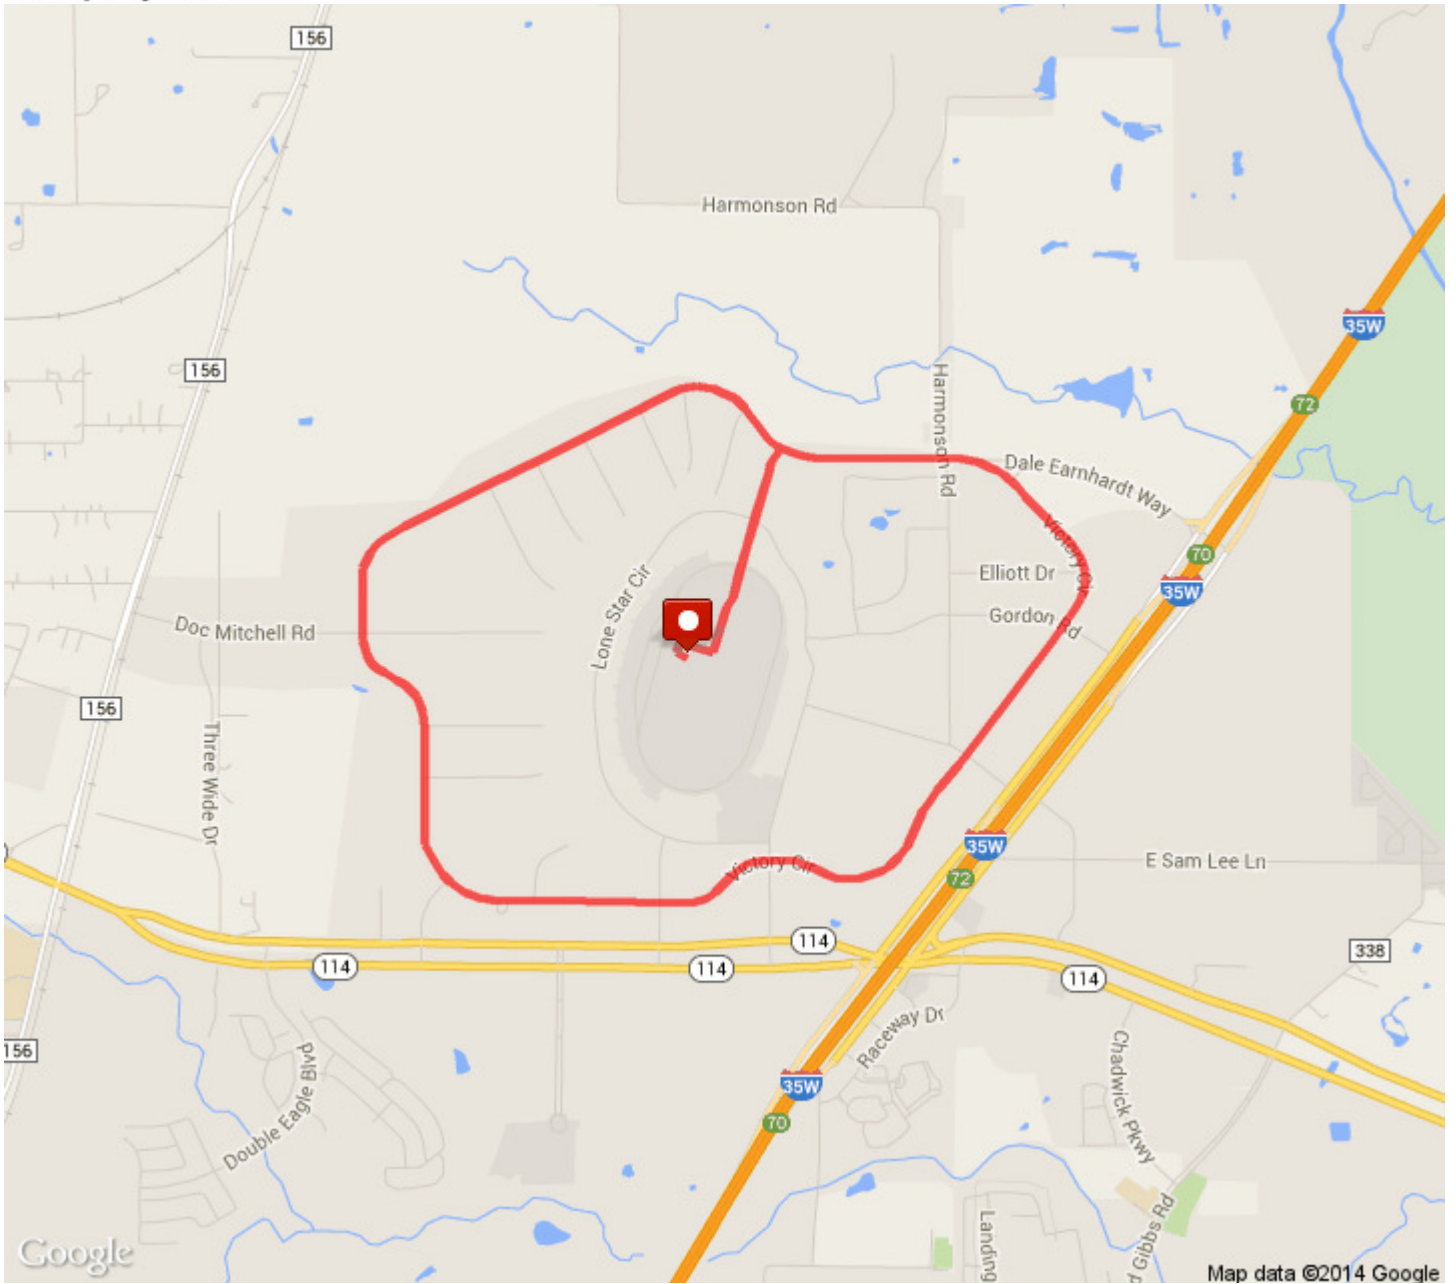

TMS Duathlon Bike Course  
Distance: 6.38 mi  
Elevation: 105.84 ft (Max: 693.41 ft)

Bronda's Duathlon ~ 16 miles Exit  
Stadium, 3 laps of Victory Cr, than  
re-enter Stadium

mapmyride

ELEVATION (ft)

Copyright (c) 2014 MapMyFitness Inc.