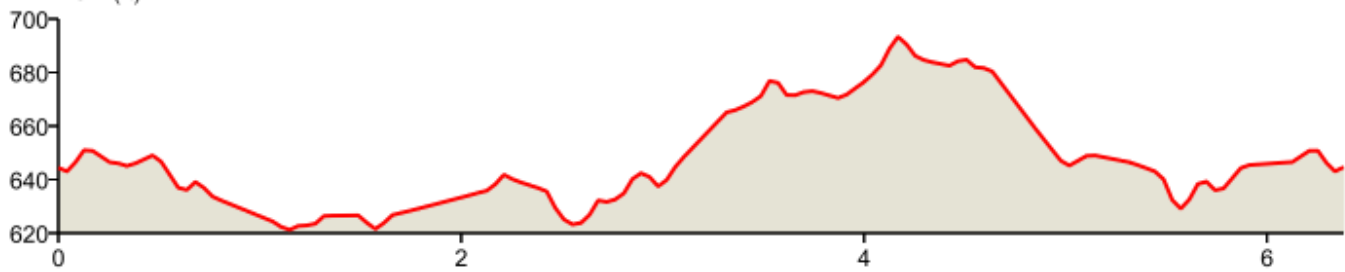

TMS Duathlon Bike Course  
Distance: 6.38 mi  
Elevation: 105.84 ft (Max: 693.41 ft)

Bronda's Duathlon ~ 16 miles Exit  
Stadium, 3 laps of Victory Cr, than  
re-enter Stadium

mapmyride

ELEVATION (ft)

Copyright (c) 2014 MapMyFitness Inc.