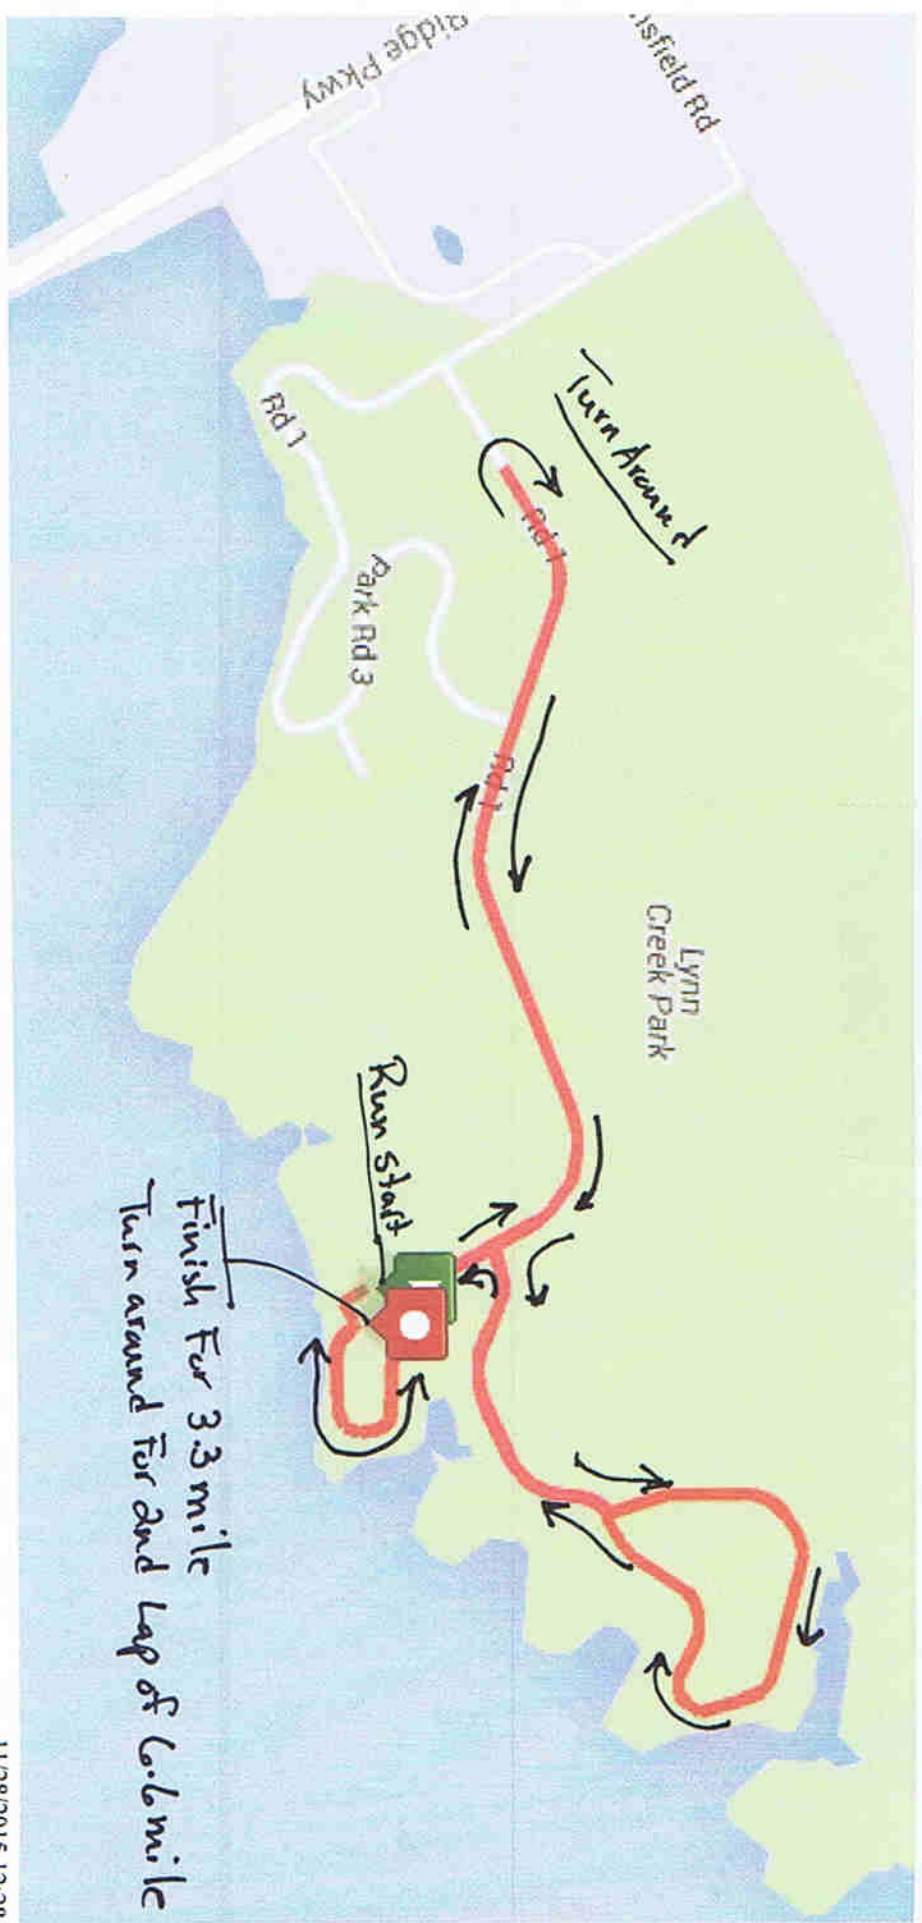

Prairie Man Run Course: Sprint = 1 lap (3.3 Mile) / International = 2 laps (6.6 mile)

Finish For 3.3 mile
Turn around For 6.6 mile