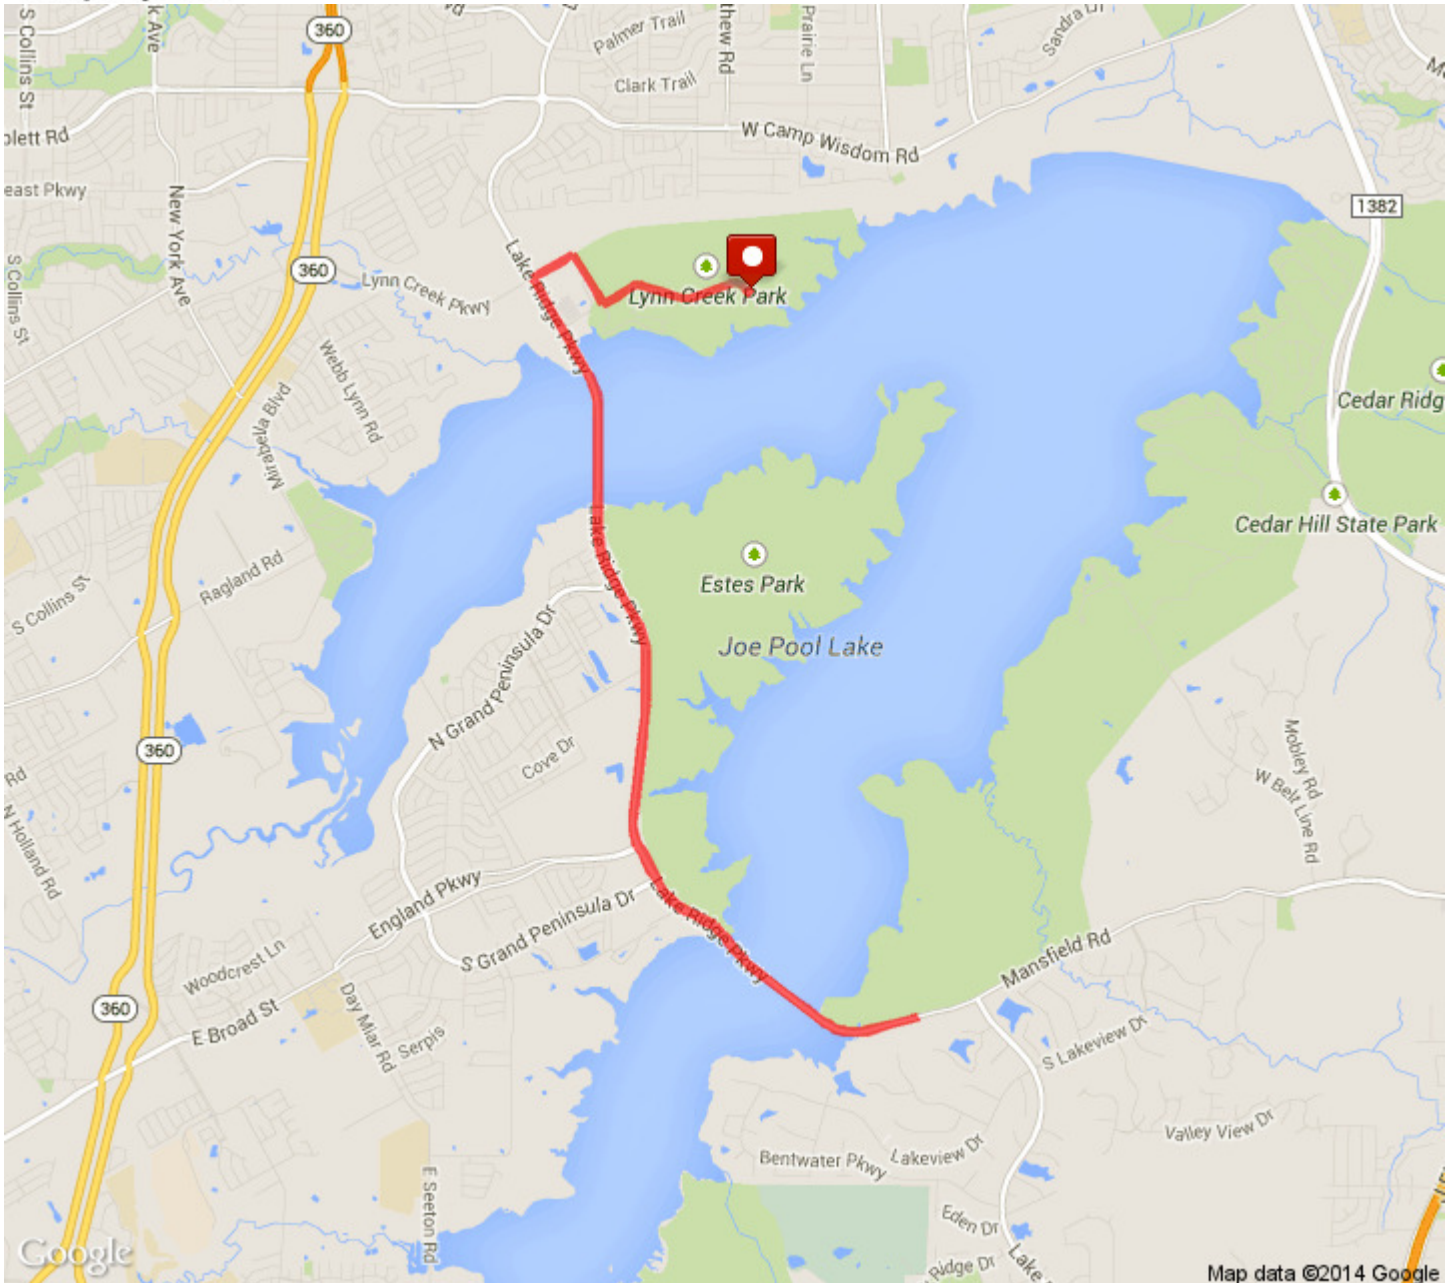

Metroplex sprint bike 20K  
 Distance: 12.21 mi  
 Elevation: 236.99 ft (Max: 577.26 ft)

Metroplex Sprint Triathlon and  
 Duathlon

mapmyride

ELEVATION (ft)

Copyright (c) 2014 MapMyFitness Inc.